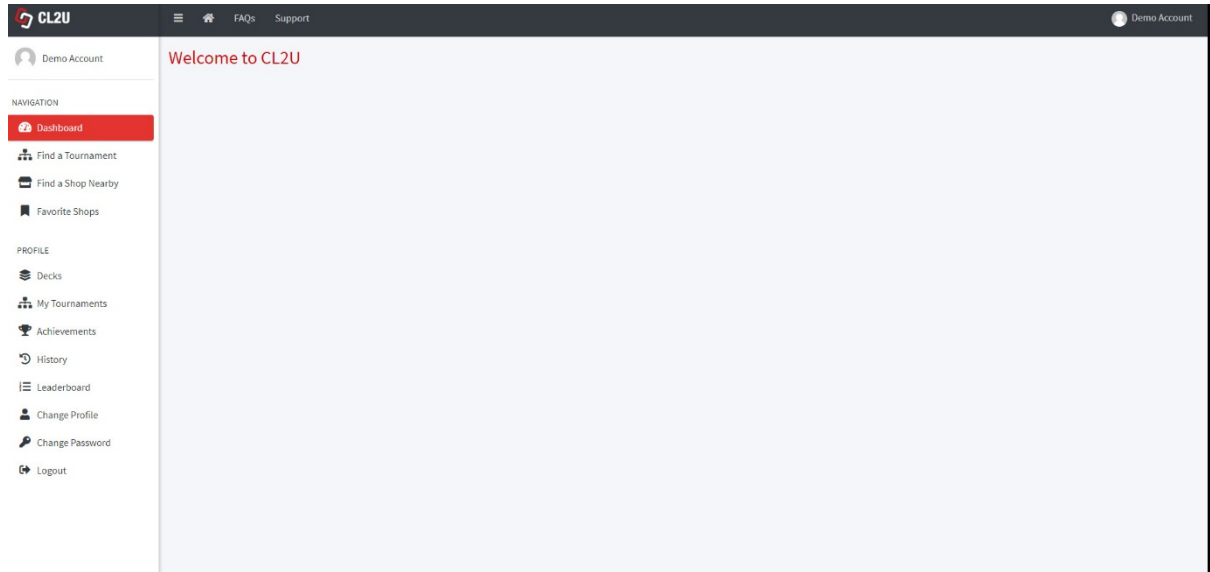

Step 4: Log into your account

Step 5: You are free to use the account.